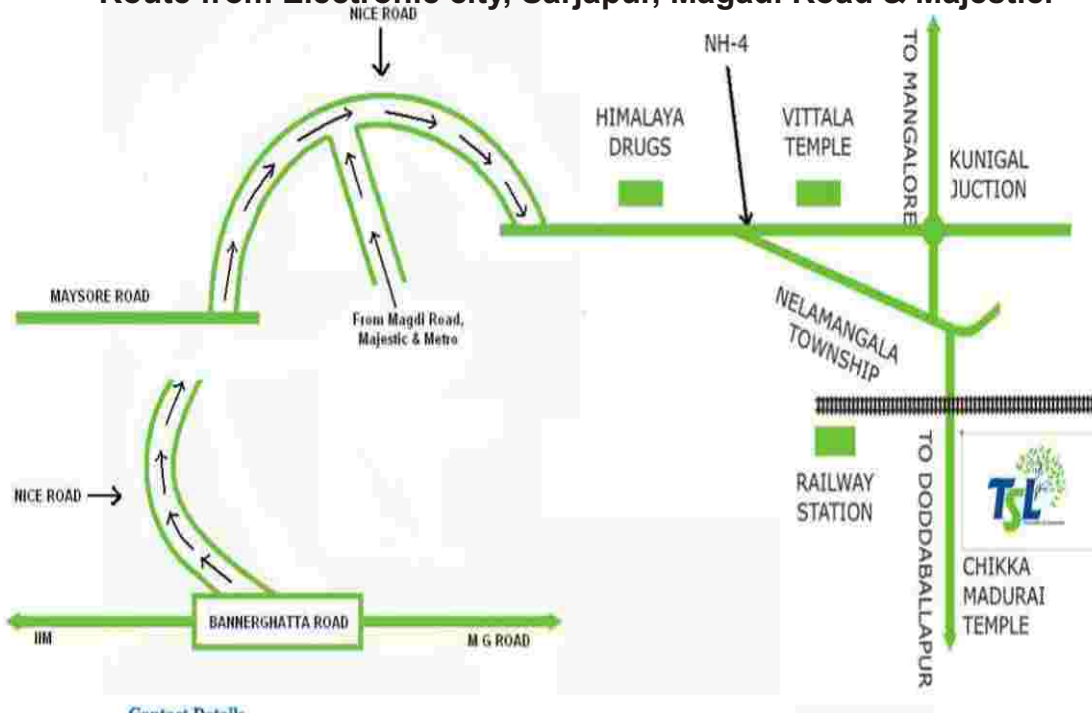

### Route from MG road, Hebbal & Yelahanka

### Route from Electronic city, Sarjapur, Magadi Road & Majestic

**Contact Details**  
**THE SCHOOL OF LEADERSHIP**

Campus Clifton Park,  
 Nelamangala-Doddaballapur Road,  
 Guttepalya, Railway Gollahalli PO,  
 Nelamangala - 562 123