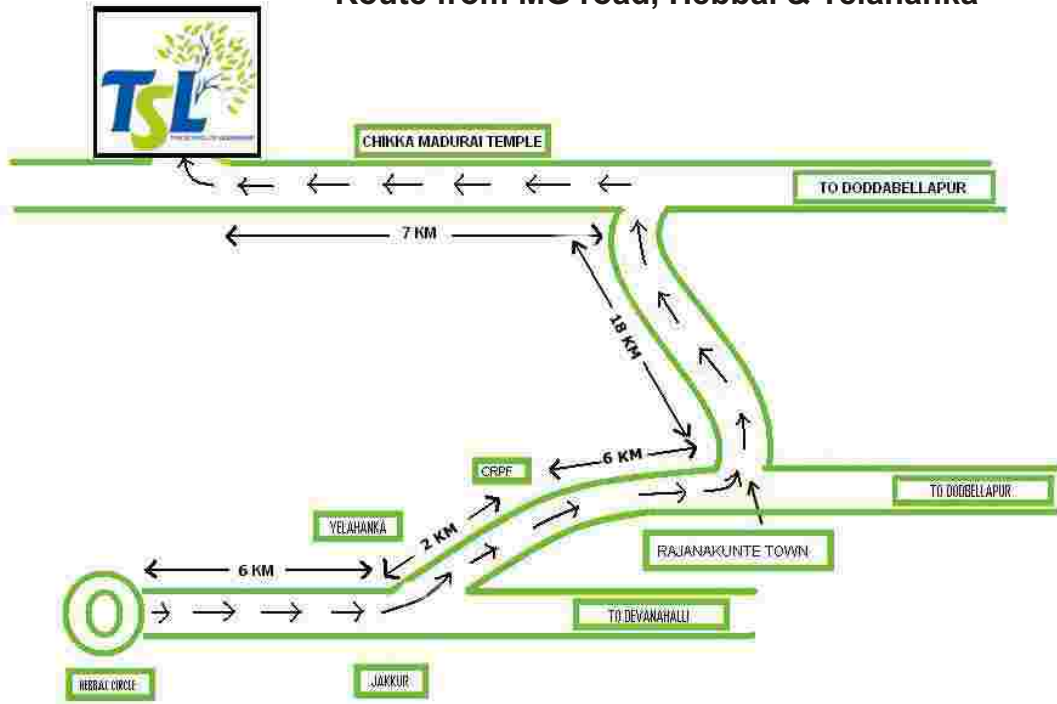

### Route from MG road, Hebbal & Yelahanka

### Route from Electronic city, Sarjapur, Magadi Road & Majestic

**Contact Details**  
**THE SCHOOL OF LEADERSHIP**

Campus Clifton Park,  
 Nelamangala-Doddaballapur Road,  
 Guttepalya, Railway Gollahalli PO,  
 Nelamangala - 562 123

### Route from Yeshwanthpur & Peenya

LOCATION MAP