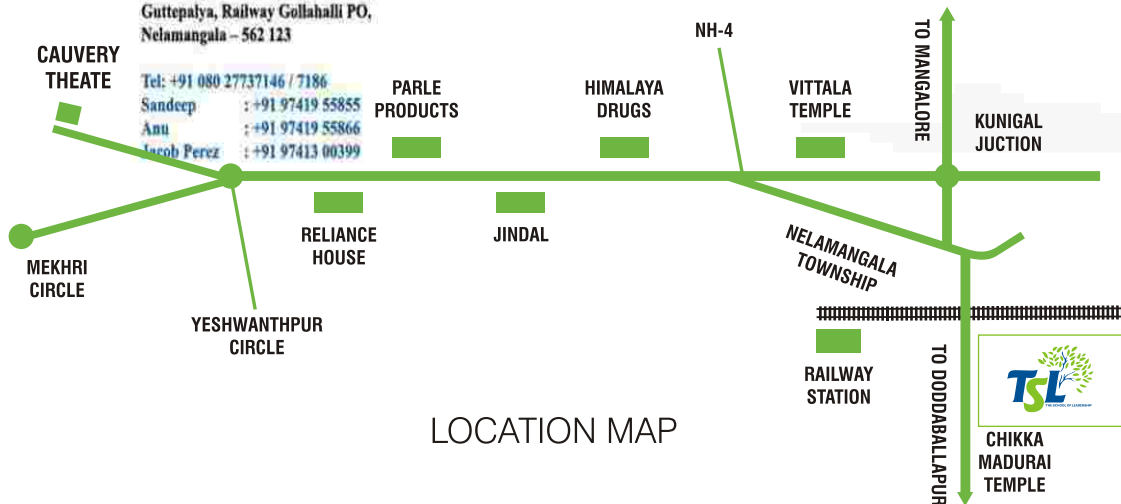

### Route from MG road, Hebbal & Yelahanka

### Route from Electronic city, Sarjapur, Magadi Road & Majestic

**Contact Details**  
**THE SCHOOL OF LEADERSHIP**

Campus Clifton Park,  
 Nelamangala-Doddaballapur Road,  
 Guttepalya, Railway Gollahalli PO,  
 Nelamangala - 562 123

### Route from Yeshwanthpur & Peenya

LOCATION MAP